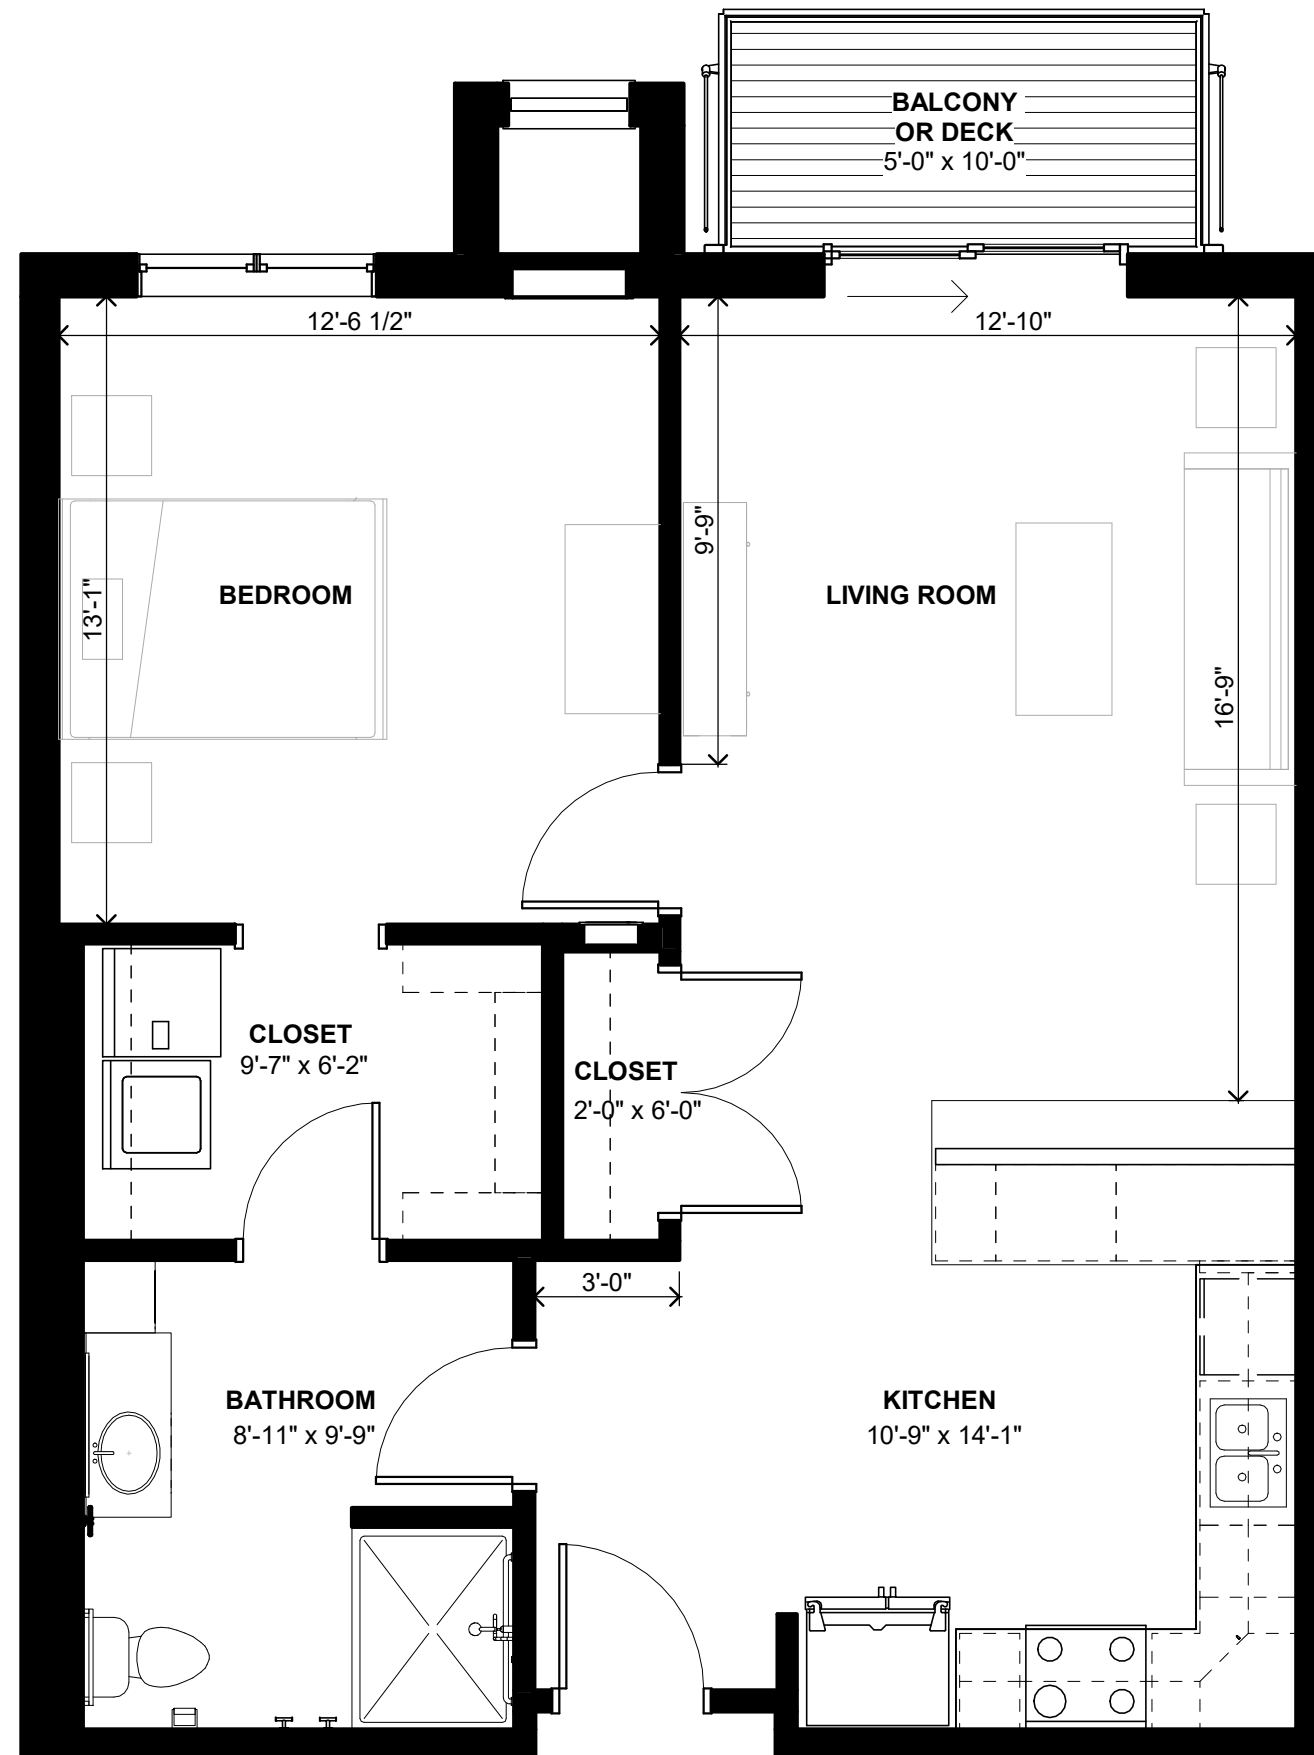

LOFOTEN

INDEPENDENT LIVING

1 BEDROOM - 1 BATHROOM

770 SF

EXACT DIMENSIONS MAY VARY BY AN INCH OR TWO

APARTMENT #s:

- 101, 102, 105, 106, 109, 110, 113, 117
- 203, 204, 207, 208, 211, 212, 215, 219
- 306, 307, 310, 311, 314, 315, 318, 322
- 406, 407, 410, 411, 414, 415, 418, 422

*Additional floor plans
available upon request.
Contact us at (651) 341-0483 or
LinoLakes@lyngblomsten.org.*

1 UNIT A1 - FLOOR PLAN
1/4" = 1'-0"